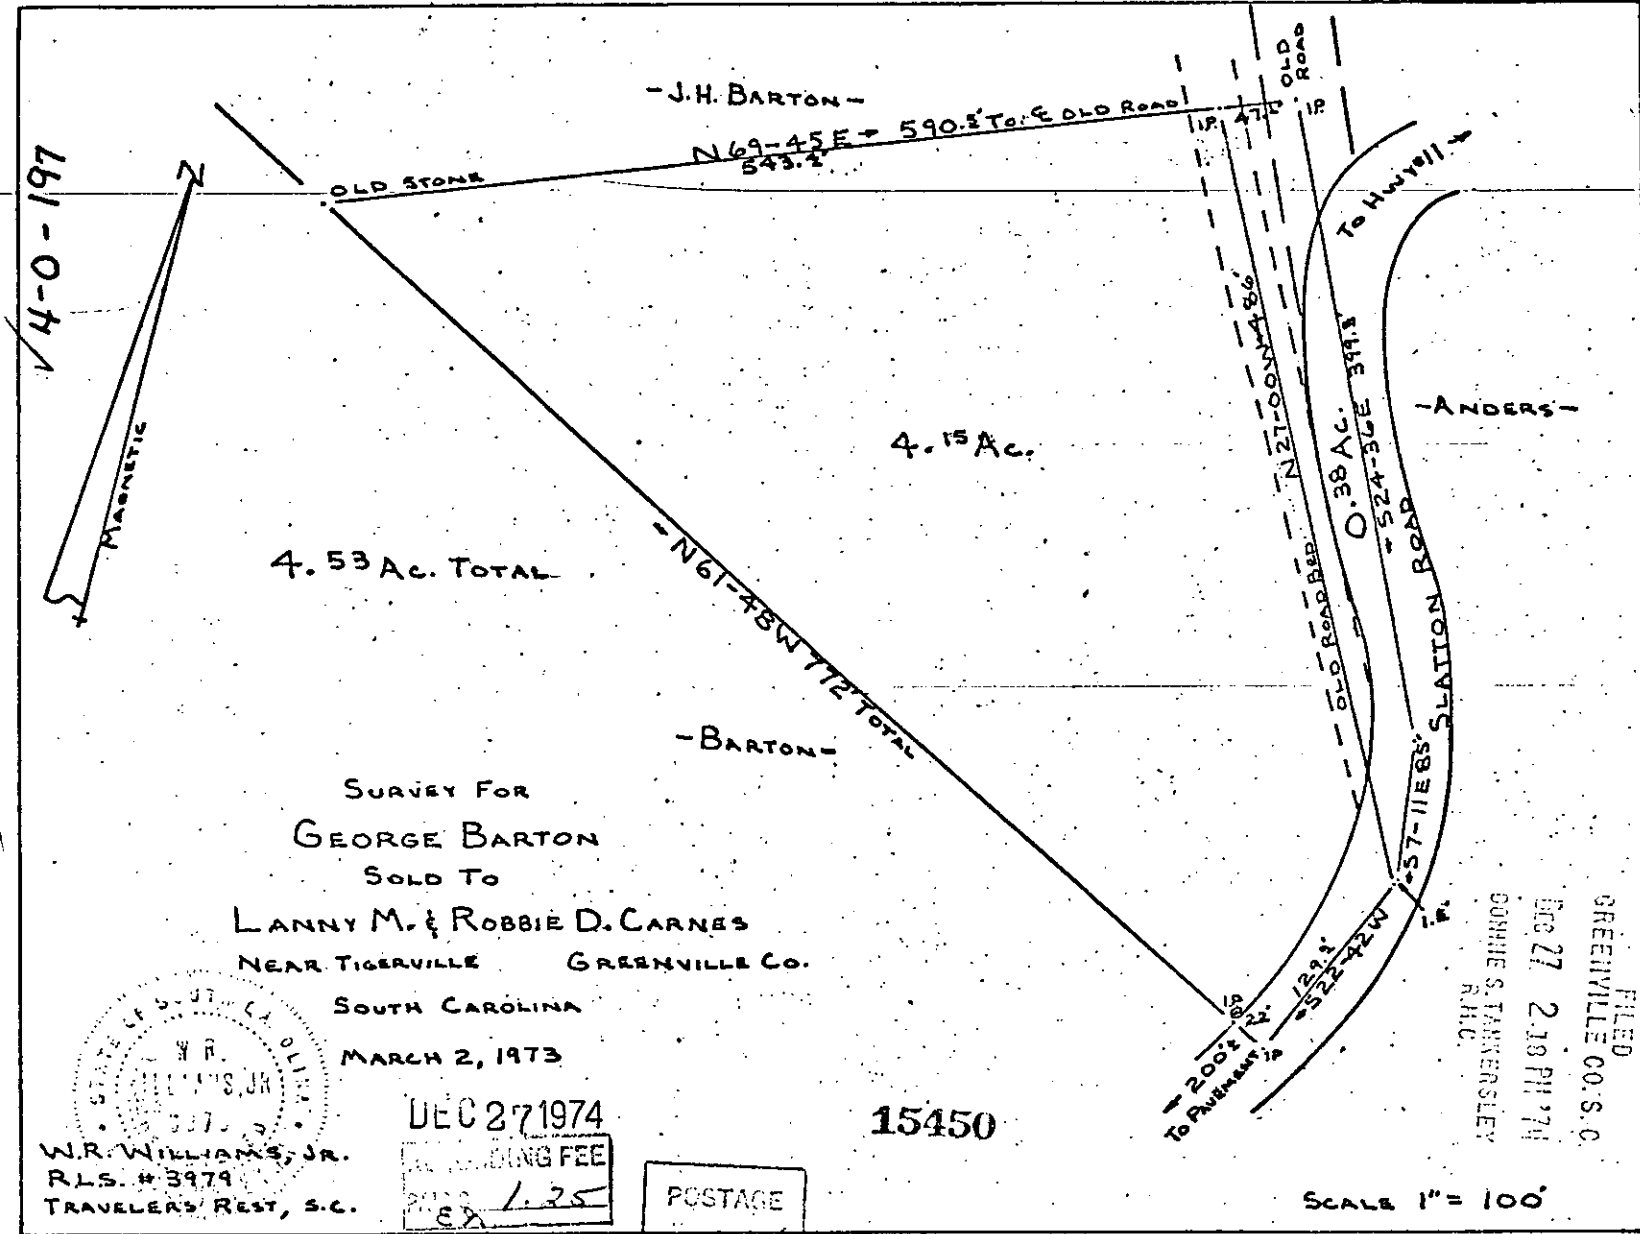

MICROFILMED

SURVEY FOR
GEORGE BARTON
 SOLD TO
LANNY M. & ROBBIE D. CARNES
 NEAR TIGERVILLE GREENVILLE CO.
 SOUTH CAROLINA

W.R. WILLIAMS, JR.
 P.L.S. # 3979
 TRAVELERS REST, S.C.

MARCH 2, 1973
 DEC 27 1974
 RECORDING FEE
 EX 1.25

POSTAGE
 PAID 10¢

FILED
 GREENVILLE CO. S.C.
 DEC 27 2 18 PM '74
 DONNIE S. TANNER/SLEY
 R.H.C.

SCALE 1" = 100'

Geo. A. Barton
 Box 623, Drew, 29651
 Photo

15450